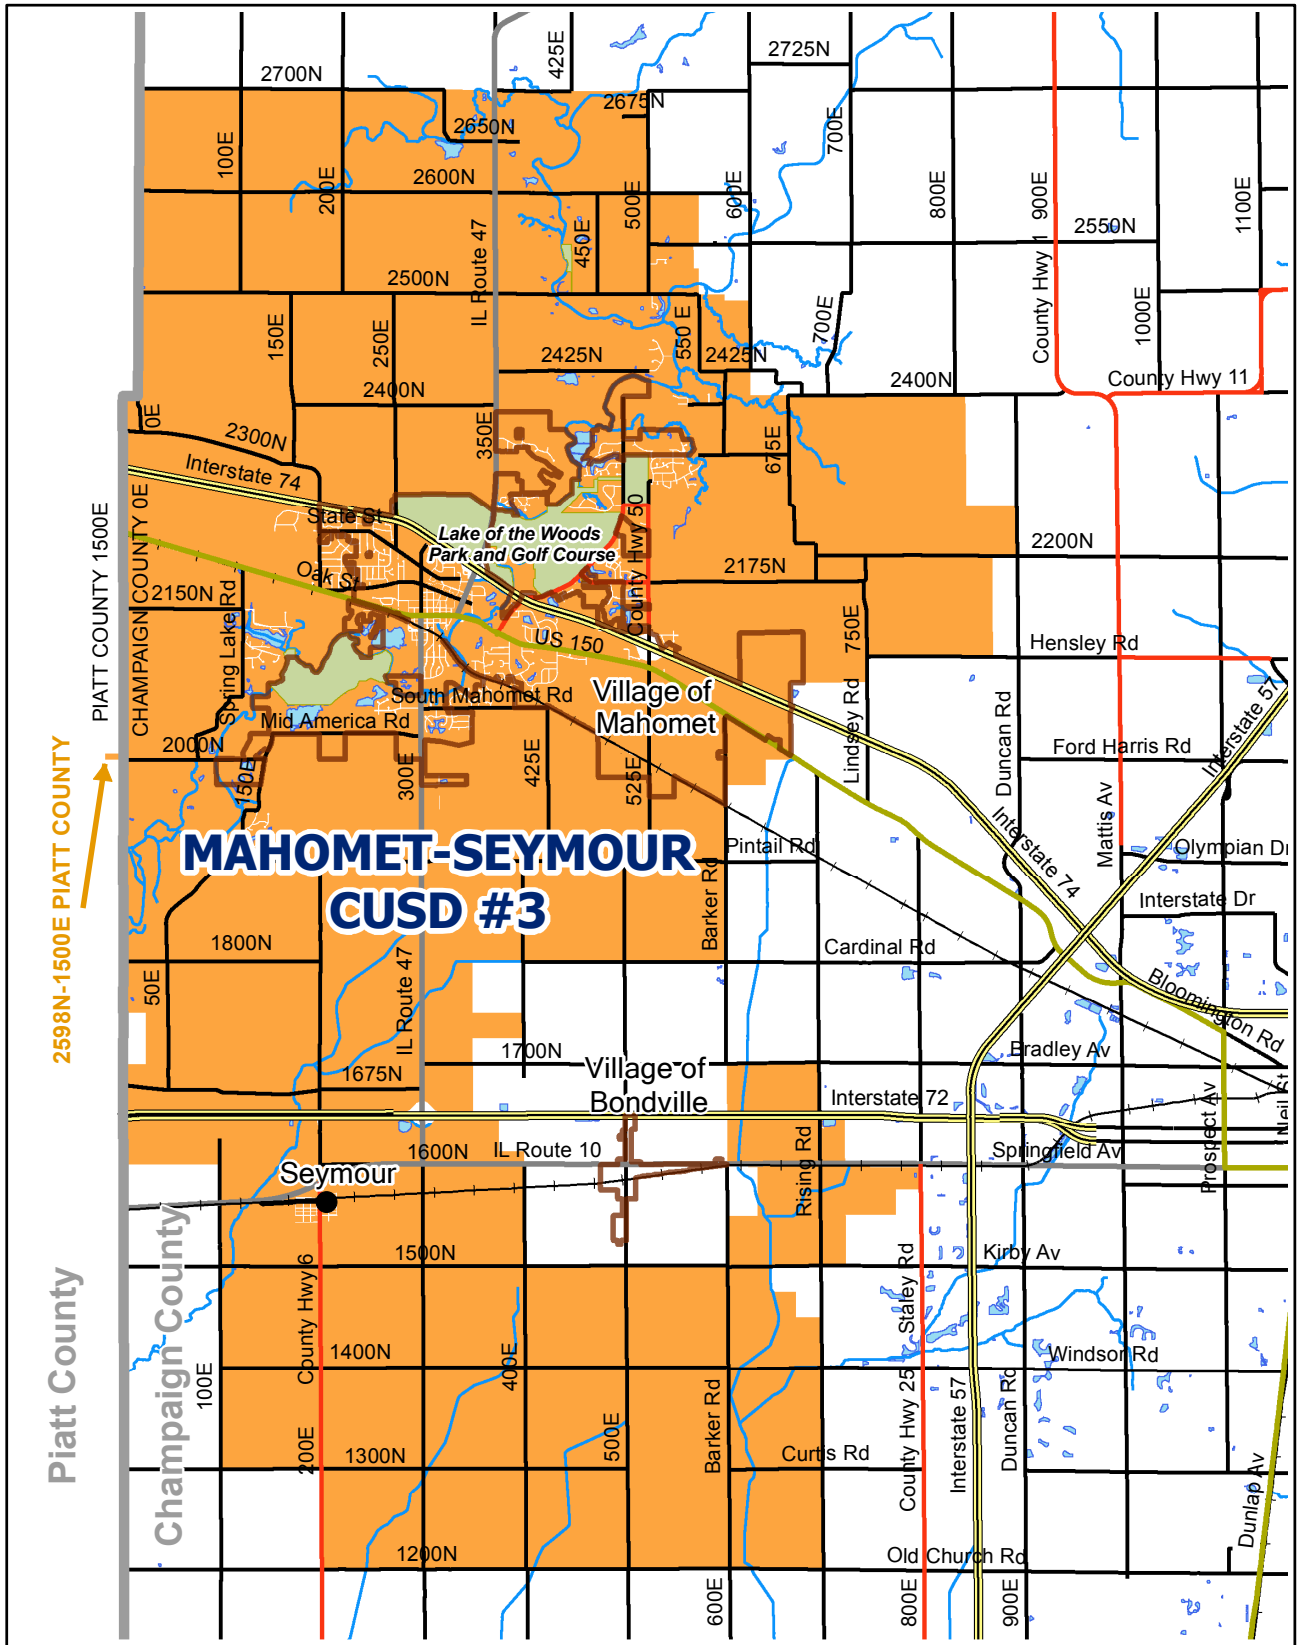

Map of Mahomet-Seymour CUSD #3

2598N-1500E PIATT COUNTY

PIATT COUNTY

Legend

- Interstates
- Federal Highways
- County Highways
- Railroads
- Major Roads
- County Boundary
- State Highways
- Streams/Rivers
- Lakes
- Forrest Preserve
- Corporate Limits
- Mahomet-Seymour CUSD #3

DISCLAIMER:

0 0.5 1 Miles

Map Produced September 2006 by

Note: This map is intended for visual reference only. The Mahomet-Seymour school district boundary was derived from the Champaign County assessment database on a parcel-by-parcel basis. For specific district boundary questions, please contact the Mahomet-Seymour School District Superintendent's Office at (217) 586-4995.